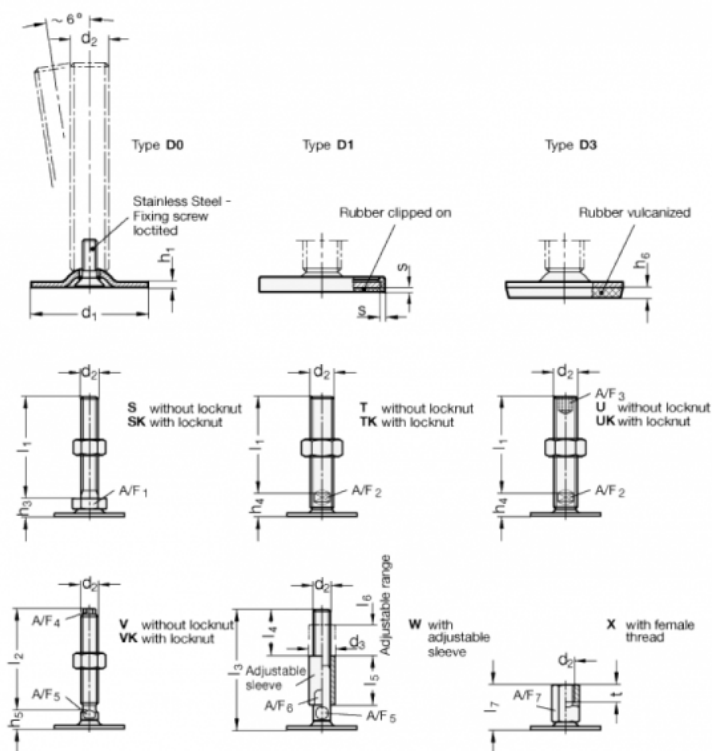

Article number: 204160M1050D0SK
 Description: E+G levelling foot
 GN 41-60-M10-50-D0-SK
 Note: SK With nut, External hexagon at the bottom

Measures

- A/F1 = 17
- d1 = 60
- d2 = M10
- h1 = 2.5
- h3 = 11
- h6 =
- l1 = 50
- s =